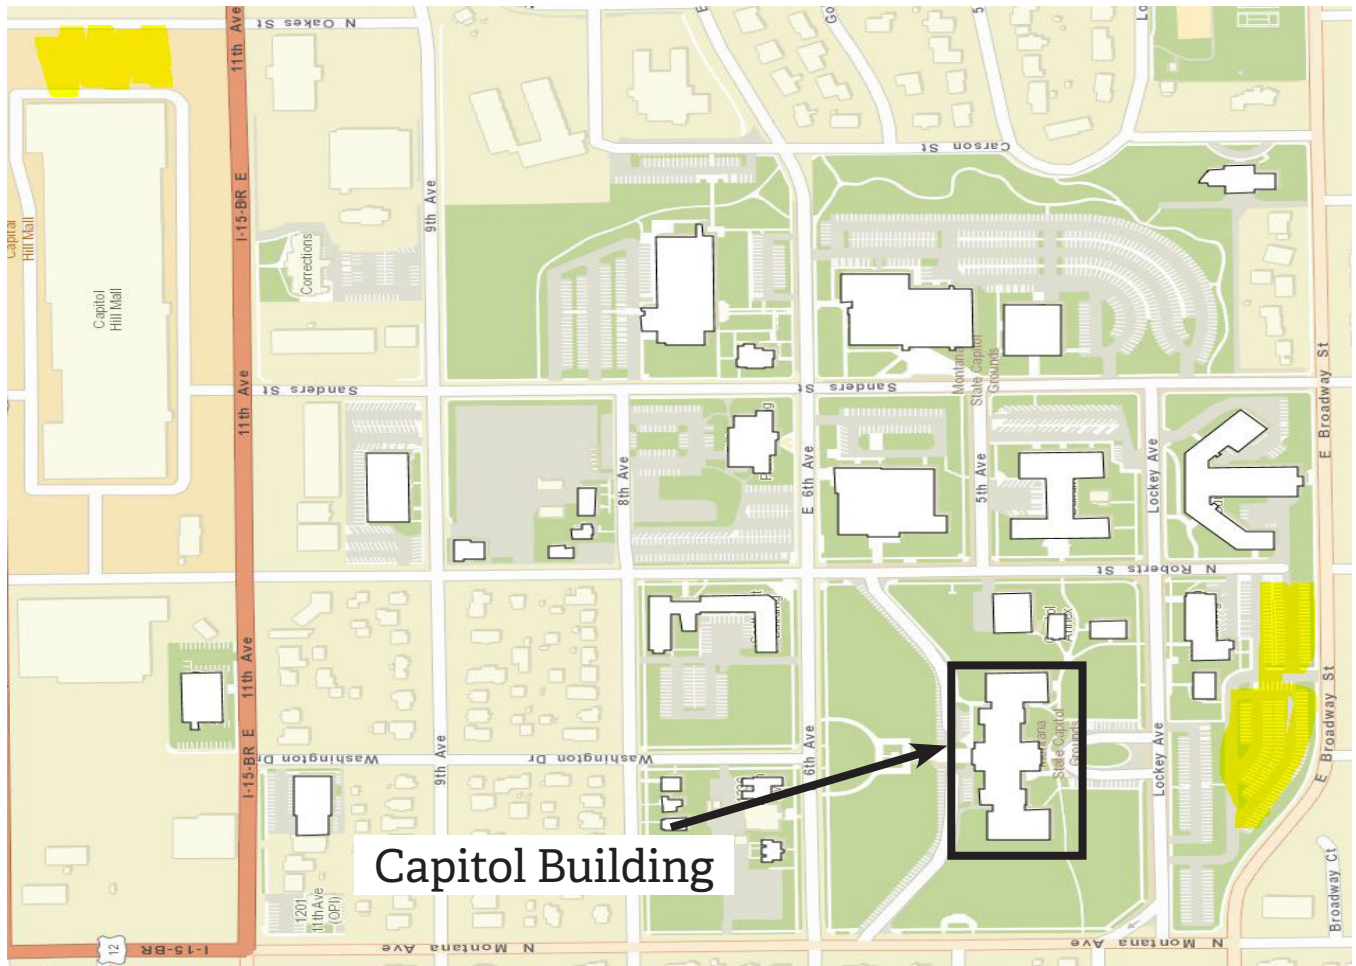

Montana State Capitol Complex

Capitol Building visitor parking information

There is free parking available at the Capital Hill Mall with free-of-charge shuttle service to the Capitol Building.

The Capitol shuttle will run on a continuous loop every 10-15 minutes.

The shuttle will pick you up at the east entrance of the Capital Hill Mall and will drop you off at the south entrance of the Capitol Building.

There will also be limited parking for a fee in the lots off E Broadway and N Roberts.

Parking web page Link:
<http://visit-the-capitol.mt.gov/#park>

Parking is limited, please plan your time accordingly to park and make your way to the Capitol Building

For more event information please visit:
www.lcnw.org/families/gift-of-life-mt